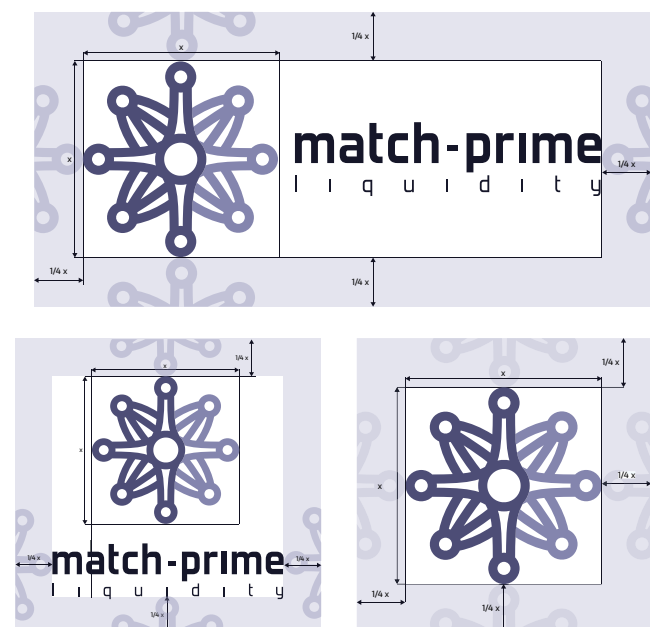

Match-Prime

Simplified Brand Guidelines

Default

Logo vertical

Safe space

Colors